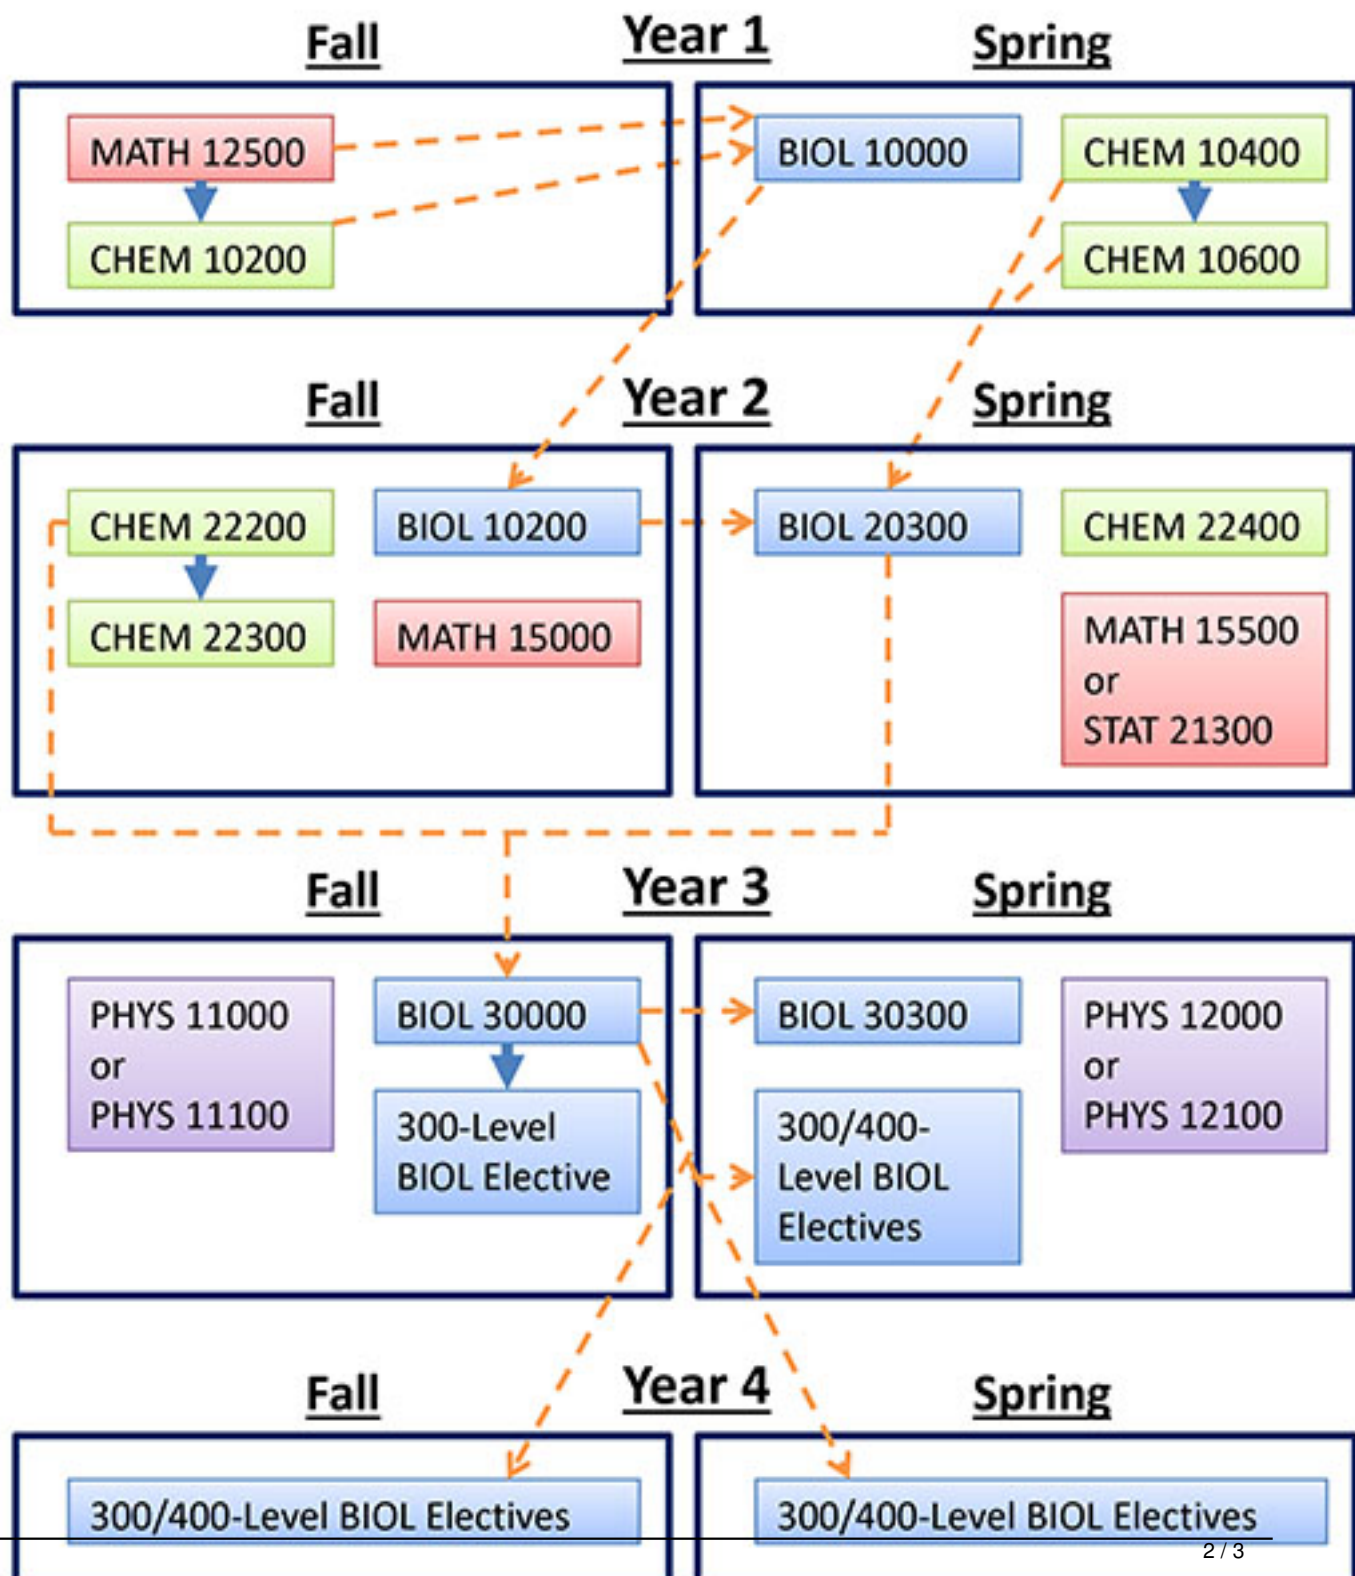

Curriculum Guide for Biology Major I

--> BIOL Prerequisite

-> Pre/Corequisite